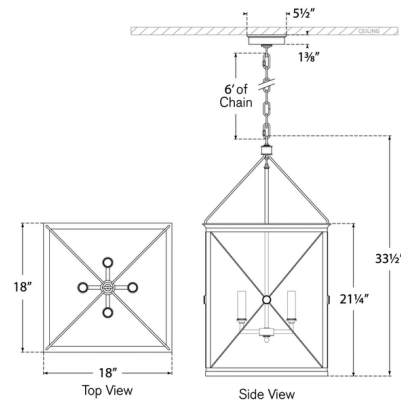

Shown in antique burnished brass / clear

Specifications

COLOR	Clear
BODY FINISH	Antique Burnished Brass
WATTAGE	22W
DIMMER	Standard 120V
DIMENSIONS	18"W x 33.5"H
BULB NOT INCLUDED	4 x C11/Candelabra (E12)/5.5W/120V LED