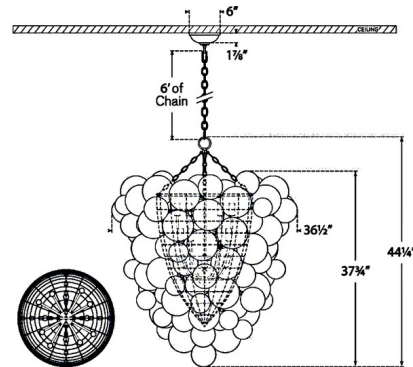

CLICK TO VIEW PRODUCT

Notes: