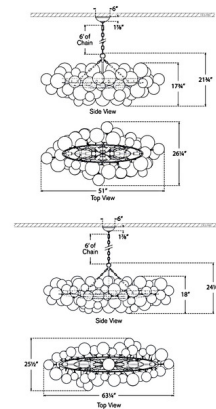

Description

The Talia Linear Chandelier will enhance your interior environment with its enchanting design. A collection of swirled artisanal glass orbs in different sizes is elegantly positioned on a metal framework, creating a warm interplay of shadows throughout your space.

Shown in gild / clear

Specifications

COLOR Clear
 BODY FINISH Gild
 WATTAGE 52W
 DIMMER Standard 120V
 DIMENSIONS 51"L x 26.25"W x 21.75"H
 BULB NOT INCLUDED 8 x B11/Candelabra (E12)/6.5W/120V LED

Technical Information

PRODUCT DIMENSIONS Adjustable Chain Length: 72"

CLICK TO VIEW PRODUCT

Notes: