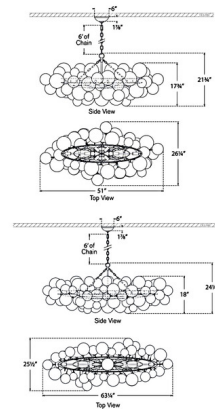

Shown in gild / clear

Specifications

COLOR Clear
 BODY FINISH Gild
 WATTAGE 52W
 DIMMER Standard 120V
 DIMENSIONS 51"L x 26.25"W x 21.75"H
 BULB NOT INCLUDED 8 x B11/Candelabra (E12)/6.5W/120V LED

Technical Information

PRODUCT DIMENSIONS Adjustable Chain Length: 72"

CLICK TO VIEW PRODUCT

Notes: