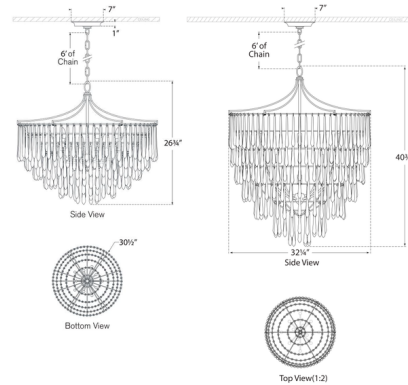

Lightology

lightology.com
866-954-4489
07-04-26

Project: _____
 Company: _____
 Location: _____ Fixture Type: _____
 SPEC #: **VCG1242219**
 Approved On: _____ Approved By: _____

Vacarro Chandelier

By Visual Comfort Signature

Description

The Vacarro Chandelier transforms your space with its dramatic arrangement of elongated plaster teardrops hung from a basket frame. Light shines from within, providing ambient illumination and accentuating the texture and dimension of the design. Use the Vacarro as a modern, dynamic centerpiece for your foyer, living room or dining room.

Shown in plaster white

Specifications

COLOR	N/A
BODY FINISH	Plaster White
WATTAGE	65W
DIMMER	Standard 120V
DIMENSIONS	30.5"W x 26.75"H
BULB NOT INCLUDED	10 x B11/Candelabra (E12)/6.5W/120V LED

CLICK TO VIEW PRODUCT