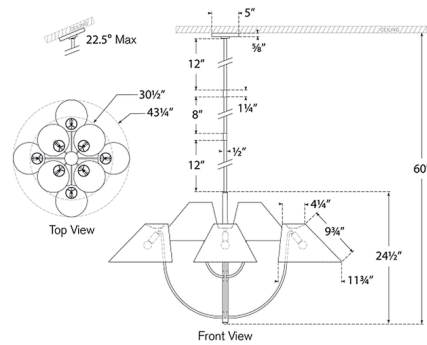

### Specifications

COLOR	.....	Linen
BODY FINISH	.....	Polished Nickel
WATTAGE	.....	56W
DIMMER	.....	Standard 120V
DIMENSIONS	.....	43.25"W x 24.5"H
BULB NOT INCLUDED	.....	8 x G16.5/Candelabra (E12)/7W/120V LED