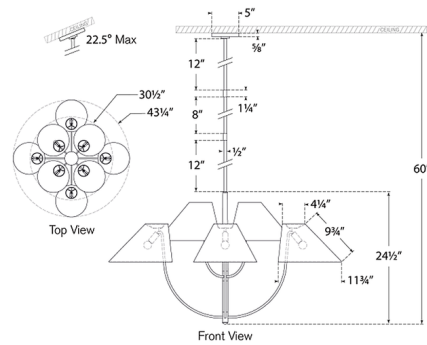

### Specifications

COLOR . . . . . Linen  
 BODY FINISH . . . . . Polished Nickel  
 WATTAGE . . . . . 56W  
 DIMMER . . . . . Standard 120V  
 DIMENSIONS . . . . . 43.25"W x 24.5"H  
 BULB NOT INCLUDED . . . . . 8 x G16.5/Candelabra (E12)/7W/120V LED