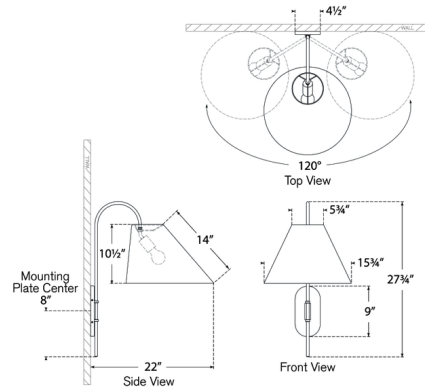

By Visual Comfort Signature

Description

Elegant and refined, the Kinsley Wall Sconce offers a twist on classic forms. A gracefully curved metal stem is paired with an asymmetrical linen shade in a design inspired by midcentury French and Italian modernism. The arm swivels for adjusting light direction. Place a pair of these lights on either side of a bed, or place one in a living room to introduce soft ambient lighting.

Shown in soft brass / linen

Specifications

COLOR Linen
 BODY FINISH Soft Brass
 WATTAGE 7W
 DIMMER Standard 120V
 DIMENSIONS 15.75"W x 27.75"H x 22"D
 BULB NOT INCLUDED 1 x G16.5/Medium (E26)/7W/120V LED