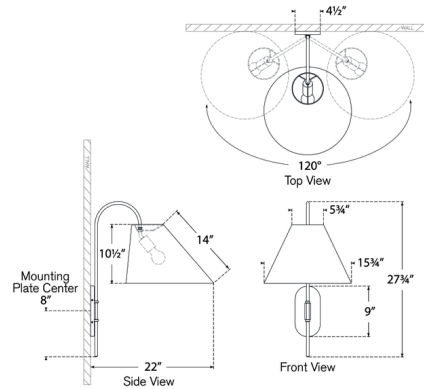

Description

Elegant and refined, the Kinsley Wall Sconce offers a twist on classic forms. A gracefully curved metal stem is paired with an asymmetrical linen shade in a design inspired by midcentury French and Italian modernism. The arm swivels for adjusting light direction. Place a pair of these lights on either side of a bed, or place one in a living room to introduce soft ambient lighting.

Shown in soft brass / linen

Specifications

COLOR Linen
BODY FINISH Soft Brass
WATTAGE 7W
DIMMER Standard 120V
DIMENSIONS 15.75"W x 27.75"H x 22"D
BULB NOT INCLUDED 1 x G16.5/Medium (E26)/7W/120V LED

CLICK TO VIEW PRODUCT