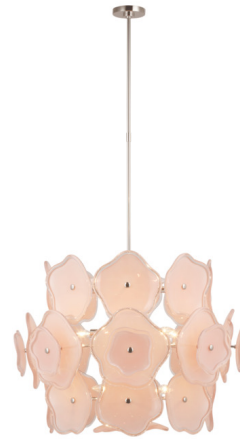

## Leighton Chandelier By Visual Comfort Signature

### Description

The Leighton Wall Sconce effortlessly accents any space with its eye-catching cluster of individually cast glass flowers. Place this fixture in an entryway, dining room, or living room to add a layer of ambient lighting with a chic yet playful touch. Notes: Due to the weight of this fixture, additional ceiling support is required. Custom overall heights are available. For quotes, please contact our sales team.

Shown in polished nickel / blush tinted

### Specifications

COLOR	Blush Tinted
BODY FINISH	Polished Nickel
WATTAGE	71.5W
DIMMER	Standard 120V
DIMENSIONS	30.5"W x 23.25"H
BULB NOT INCLUDED	11 x B11/Candelabra (E12)/6.5W/120V LED

CLICK TO VIEW PRODUCT