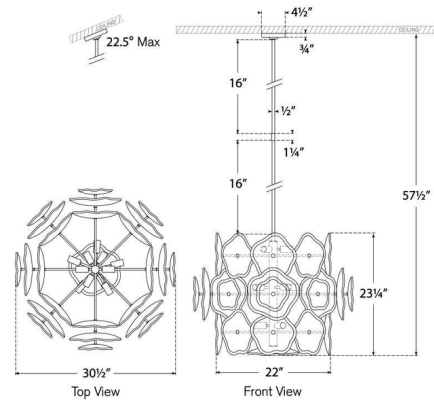

### Description

The Leighton Wall Sconce effortlessly accents any space with its eye-catching cluster of individually cast glass flowers. Place this fixture in an entryway, dining room, or living room to add a layer of ambient lighting with a chic yet playful touch. Notes: Due to the weight of this fixture, additional ceiling support is required. Custom overall heights are available. For quotes, please contact our sales team.

### Specifications

COLOR	Blush Tinted
BODY FINISH	Polished Nickel
WATTAGE	71.5W
DIMMER	Standard 120V
DIMENSIONS	30.5"W x 23.25"H
BULB NOT INCLUDED	11 x B11/Candelabra (E12)/6.5W/120V LED

CLICK TO VIEW PRODUCT