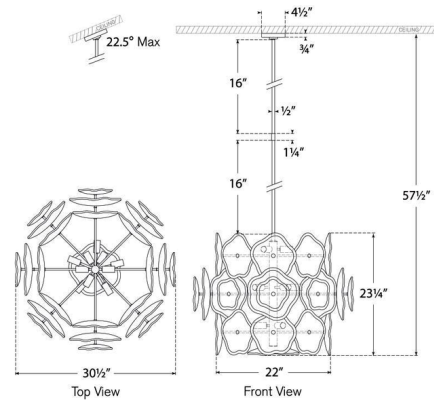

Description

The Leighton Wall Sconce effortlessly accents any space with its eye-catching cluster of individually cast glass flowers. Place this fixture in an entryway, dining room, or living room to add a layer of ambient lighting with a chic yet playful touch. Notes: Due to the weight of this fixture, additional ceiling support is required. Custom overall heights are available. For quotes, please contact our sales team.

Shown in polished nickel / cream tinted

Specifications

COLOR	Cream Tinted
BODY FINISH	Polished Nickel
WATTAGE	71.5W
DIMMER	Standard 120V
DIMENSIONS	30.5"W x 23.25"H
BULB NOT INCLUDED	11 x B11/Candelabra (E12)/6.5W/120V LED