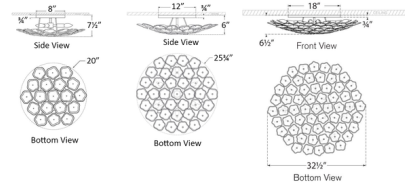

### Specifications

COLOR . . . . . Cream Tinted  
BODY FINISH . . . . . Soft Brass  
WATTAGE . . . . . 39W  
DIMMER . . . . . Standard 120V  
DIMENSIONS . . . . . 25.75"W x 6"H  
BULB NOT INCLUDED . . . . . 6 x B11/Candelabra (E12)/6.5W/120V LED