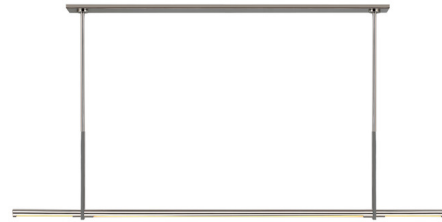

Lightology

lightology.com
866-954-4489
05-24-26

Project: _____

Company: _____

Location: _____ Fixture Type: _____

SPEC #: **VCG1242253**

Approved On: _____ Approved By: _____

Axis Linear Pendant By Visual Comfort Signature

Description

The Axis Linear Pendant brings modern, pure geometric lines to your interior space. The smooth frame, with curved diffusers adds both a modern flair and warm light to your room. Note: Custom Overall Heights are available. For quotes, please contact our sales team.

Shown in polished nickel

Specifications

COLOR	N/A
BODY FINISH	Polished Nickel
WATTAGE	120W
DIMMER	Standard 120V
DIMENSIONS	59.5"L x 1.75"W x 1"H
INTEGRATED LED MODULE	3 x LED/40W/120V LED

Technical Information