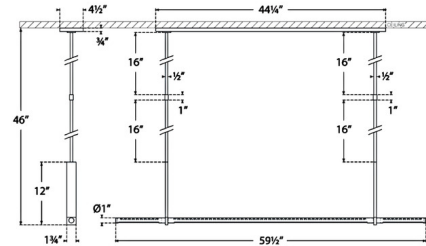

Shown in polished nickel

Specifications

COLOR	N/A
BODY FINISH	Polished Nickel
WATTAGE	120W
DIMMER	Standard 120V
DIMENSIONS	59.5"L x 1.75"W x 1"H
INTEGRATED LED MODULE	3 x LED/40W/120V LED

Technical Information