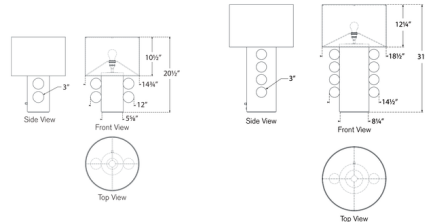

Shown in plaster white / linen

Specifications

COLOR Linen
BODY FINISH Plaster White
WATTAGE 15W
DIMMER Included
DIMENSIONS 14.75"W x 20.5"H
BULB NOT INCLUDED 1 x A19/Medium (E26)/15W/120V LED

CLICK TO VIEW PRODUCT