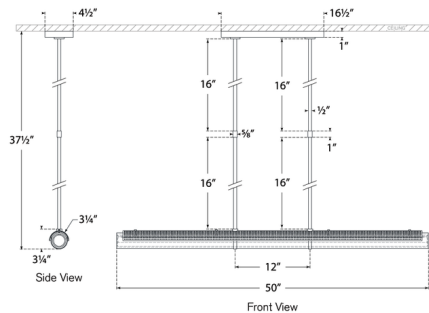

CLICK TO VIEW PRODUCT

Notes: