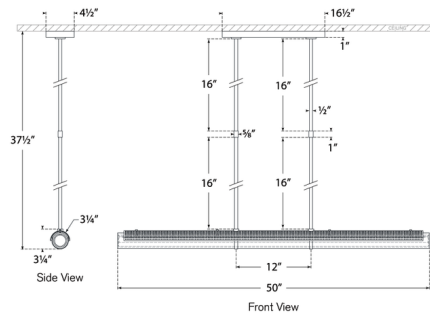

### Specifications

COLOR . . . . . White  
 BODY FINISH . . . . . Antique-Burnished Brass  
 WATTAGE . . . . . 90W  
 DIMMER . . . . . Standard 120V  
 DIMENSIONS . . . . . 50"L x 3.25"W x 3.25"H  
 INTEGRATED LED MODULE . . . . . 3 x LED/30W/120V LED