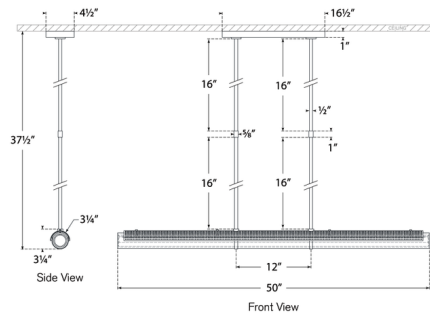

CLICK TO VIEW PRODUCT

Notes: