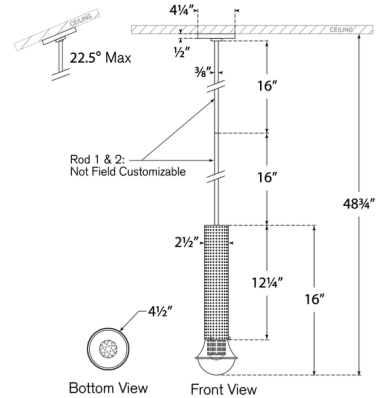

Lightology

lightology.com
866-954-4489
04-25-26

Project: _____
Company: _____
Location: _____ Fixture Type: _____
SPEC #: **VCG1242265**
Approved On: _____ Approved By: _____

Precision Elongated Pendant

By Visual Comfort Signature

Description

Inspired by architecture, the Precision Elongated Pendant explores the interplay of light and form. A small domed white glass diffuser disperses soft lighting, while its slim body, made of perforated metal, adds texture and sleek modern character to the design. This pendant can light bathrooms and other small spaces, or multiple can be arranged over a kitchen island. This fixture is TRIAC dimmable. Note: Custom overall heights are available. For quotes, please contact our sales team.

Specifications

COLOR	White
BODY FINISH	Bronze
WATTAGE	9W
DIMMER	Standard 120V
DIMENSIONS	4.5"W x 16"H
INTEGRATED LED MODULE	1 x LED/9W/120V LED

Technical Information

LAMP COLOR	2700K
LUMENS/WATT	100.00
LUMINOUS FLUX	900 lumens

Shown in bronze / white

CLICK TO VIEW PRODUCT

Notes: