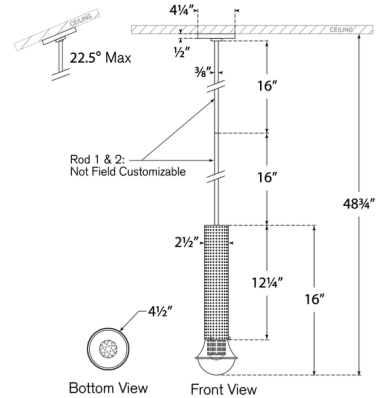

### Specifications

COLOR	White
BODY FINISH	Bronze
WATTAGE	9W
DIMMER	Standard 120V
DIMENSIONS	4.5"W x 16"H
INTEGRATED LED MODULE	1 x LED/9W/120V LED