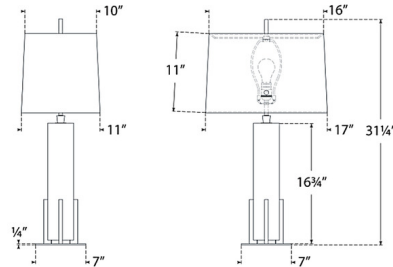

By Visual Comfort Signature

Description

The Gironde Table Lamp brings a midcentury modern elegance to your interior space. The frame holds a narrow rectangle body and is topped with a rectangular linen shade that casts warm light across your room. Dimmer switch is located on the lamp socket. Note: Alabaster is a natural stone and variations in color and texture are normal.

Shown in bronze / alabaster

Specifications

COLOR	Alabaster
BODY FINISH	Bronze
WATTAGE	15W
DIMMER	Included
DIMENSIONS	17"W x 31.25"H
BULB NOT INCLUDED	1 x A19/Medium (E26)/15W/120V LED

Technical Information

PRODUCT DIMENSIONS	Cord: 144"
--------------------	------------

CLICK TO VIEW PRODUCT

Notes: