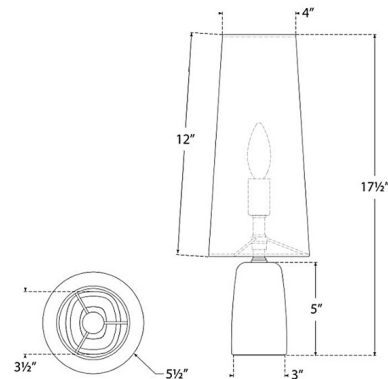

Shown in aged iron / linen

Specifications

COLOR Linen
BODY FINISH Aged Iron
WATTAGE 6.5W
DIMMER N/A
DIMENSIONS 5.5"W x 17.5"H
BULB NOT INCLUDED 1 x B11/Candelabra (E12)/6.5W/120V LED

Technical Information

PRODUCT DIMENSIONS Cord: 144"

CLICK TO VIEW PRODUCT

Notes: