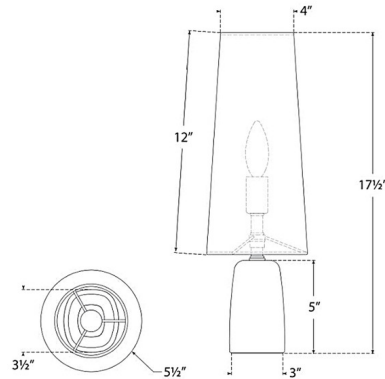

### Specifications

COLOR	..... Linen
BODY FINISH	..... Alabaster
WATTAGE	..... 6.5W
DIMMER	..... N/A
DIMENSIONS	..... 5.5"W x 17.5"H
BULB NOT INCLUDED	..... 1 x B11/Candelabra (E12)/6.5W/120V LED

CLICK TO VIEW PRODUCT