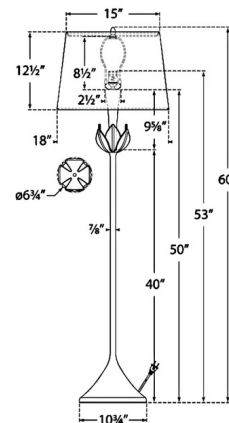

Shown in antique bronze leaf / linen

Specifications

COLOR Linen
BODY FINISH Antique Bronze Leaf
WATTAGE 100W
DIMMER Included
DIMENSIONS 18"W x 60"H
BULB NOT INCLUDED 1 x A19/Medium (E26)/100W/120V Incandescent
OTHER BULB OPTIONS 1 x A19/Medium (E26)/120V LED

Technical Information

PRODUCT DIMENSIONS Cord: 120"

CLICK TO VIEW PRODUCT

Notes: