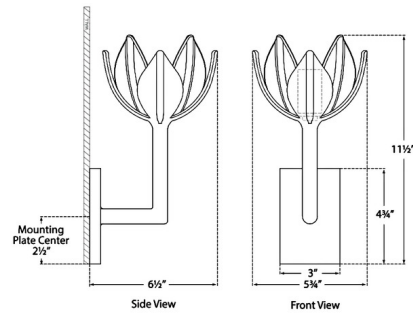

### Specifications

COLOR . . . . . N/A  
BODY FINISH . . . . . Antique Bronze Leaf  
WATTAGE . . . . . 6.5W  
DIMMER . . . . . Standard 120V  
DIMENSIONS . . . . . 5.75"W x 11.5"H x 6.5"D  
BULB NOT INCLUDED . . . . . 1 x B11/Candelabra (E12)/6.5W/120V LED