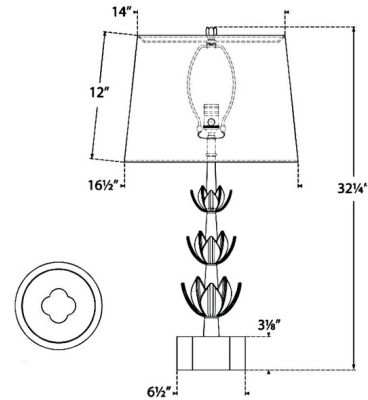

By Visual Comfort Signature

Description

The Alberto Triple Table Lamp is inspired by the elegant floral forms found in nature. The blooms accented on the stem have intricate petals that adds a sculptural beauty while the linen shade casts warm shadows across your space. Dimmer is located on the lamp socket.

Shown in antique bronze leaf / linen

Specifications

COLOR Linen
BODY FINISH Antique Bronze Leaf
WATTAGE 100W
DIMMER Included
DIMENSIONS 16.5"W x 32.25"H
BULB NOT INCLUDED 1 x A19/Medium (E26)/100W/120V Incandescent
OTHER BULB OPTIONS 1 x A19/Medium (E26)/120V LED

Technical Information

PRODUCT DIMENSIONS Cord: 120"
--------------------	------------------

CLICK TO VIEW PRODUCT

Notes: