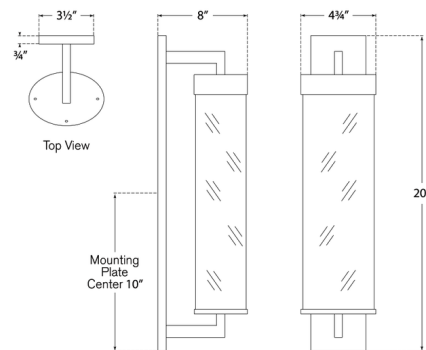

By Visual Comfort Signature

Description

The Liaison Large Outdoor Wall Sconce is a harmonious blend of modern and classic styles with its clean architectural metal frame and glass shade. Choose smooth clear glass for a sleek look, or the fractured crackle glass for a more vintage or rustic feel. This sconce provides warm ambient lighting for patios, porches, bathrooms, and other indoor or outdoor spaces. Notes: Fixture does not cover a standard US junction box and requires a 2 x 4 inch junction box. The Polished Nickel finish is not intended for outdoor use.

Shown in bronze / clear

Specifications

COLOR	Clear
BODY FINISH	Bronze
WATTAGE	60W
DIMMER	Standard 120V
DIMENSIONS	4.75"W x 20"H x 8"D
BULB NOT INCLUDED	1 x Edison Tube/Candelabra (E12)/60W/120V Incandescent
OTHER BULB OPTIONS	1 x C11/Candelabra (E12)/120V LED 1 x Edison Tube/Candelabra (E12)/120V LED