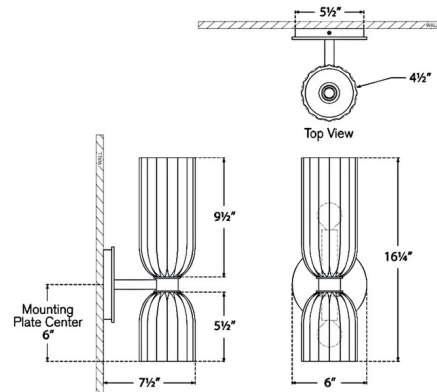

Lightology

lightology.com
866-954-4489
04-20-26

Project: _____

Company: _____

Location: _____ Fixture Type: _____

SPEC #: **VCG1242338**

Approved On: _____ Approved By: _____

Asalea Double Bathroom Vanity Light By Visual Comfort Signature

Description

The Asalea Bathroom Vanity Light brings a contemporary vibe to a midcentury modern French design. The smooth metal body is complemented by elegant ribbed glass that casts warm light across your room.

Shown in hand-rubbed antique brass / clear

Specifications

COLOR Clear
BODY FINISH Hand-Rubbed Antique Brass
WATTAGE 11W
DIMMER Standard 120V
DIMENSIONS 6"W x 16.25"H x 7.5"D
BULB NOT INCLUDED 2 x G16.5/Candelabra (E12)/5.5W/120V LED