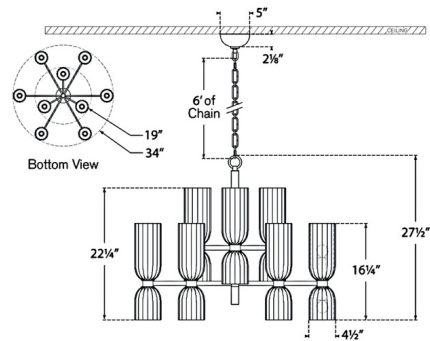

Specifications

COLOR Clear
 BODY FINISH Hand-Rubbed Antique Brass
 WATTAGE 99W
 DIMMER Standard 120V
 DIMENSIONS 34"W x 27.5"H
 BULB NOT INCLUDED 18 x G16.5/Candelabra (E12)/5.5W/120V LED

Technical Information

PRODUCT DIMENSIONS Adjustable Chain Length: 72"

CLICK TO VIEW PRODUCT

Notes: