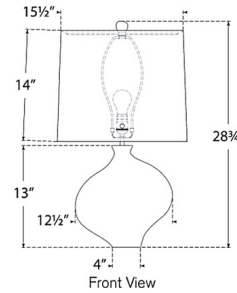

### Specifications

COLOR	..... Linen
BODY FINISH	..... Marion White
WATTAGE	..... 15W
DIMMER	..... Included
DIMENSIONS	..... 15.5"W x 28.75"H
BULB NOT INCLUDED	..... 1 x A19/Medium (E26)/15W/120V LED

CLICK TO VIEW PRODUCT