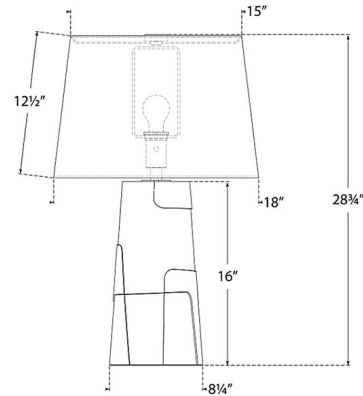

By Visual Comfort Signature

Description

The Braque Table Lamp brings a clean beauty to your interior space. The early modernist body is uniquely dimensional and topped with a tapered shade that casts warm shadows across your room. Dimmer switch is located on the lamp socket. Note: Reactive ceramic glazes will vary in color and texture, making each piece unique.

Shown in ice blue / linen

Specifications

COLOR Linen
BODY FINISH Ice Blue
WATTAGE 15W
DIMMER Included
DIMENSIONS 18"W x 28.75"H
BULB NOT INCLUDED 1 x A19/Medium (E26)/15W/120V LED

Technical Information

PRODUCT DIMENSIONS Cord: 144"