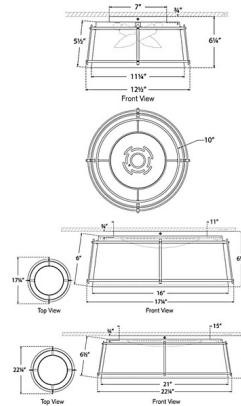

By Visual Comfort Signature

Description

The Callaway Ceiling Flush Light introduces an industrial elegance to your interior environment. Its sleek metal cage, featuring visible screw details, encases a tapered linen shade complemented by an acrylic diffuser, which projects a warm glow of light throughout your room. Note: Mo Polished Nickel in 22.25 inch size.

Shown in polished nickel / linen

Specifications

COLOR	Linen
BODY FINISH	Polished Nickel
WATTAGE	13W
DIMMER	Standard 120V
DIMENSIONS	12.5"W x 6.25"H
BULB NOT INCLUDED	2 x B11/Candelabra (E12)/6.5W/120V LED