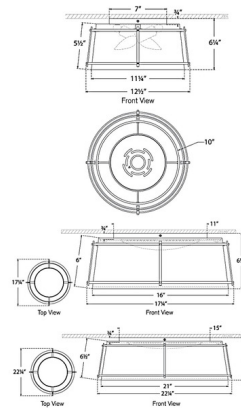

By Visual Comfort Signature

Description

The Callaway Ceiling Flush Light introduces an industrial elegance to your interior environment. Its sleek metal cage, featuring visible screw details, encases a tapered linen shade complemented by an acrylic diffuser, which projects a warm glow of light throughout your room. Note: Mo Polished Nickel in 22.25 inch size.

Shown in polished nickel / linen

Specifications

COLOR	Linen
BODY FINISH	Polished Nickel
WATTAGE	13W
DIMMER	Standard 120V
DIMENSIONS	12.5"W x 6.25"H
BULB NOT INCLUDED	2 x B11/Candelabra (E12)/6.5W/120V LED