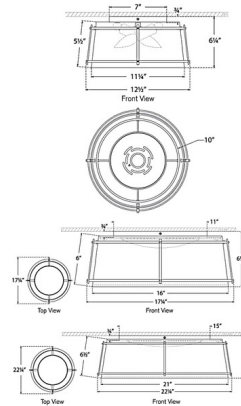

### Description

The Callaway Ceiling Flush Light introduces an industrial elegance to your interior environment. Its sleek metal cage, featuring visible screw details, encases a tapered linen shade complemented by an acrylic diffuser, which projects a warm glow of light throughout your room. Note: Mo Polished Nickel in 22.25 inch size.

### Specifications

COLOR . . . . .	Linen
BODY FINISH . . . . .	Polished Nickel
WATTAGE . . . . .	13W
DIMMER . . . . .	Standard 120V
DIMENSIONS . . . . .	12.5"W x 6.25"H
BULB NOT INCLUDED . . . . .	2 x B11/Candelabra (E12)/6.5W/120V LED