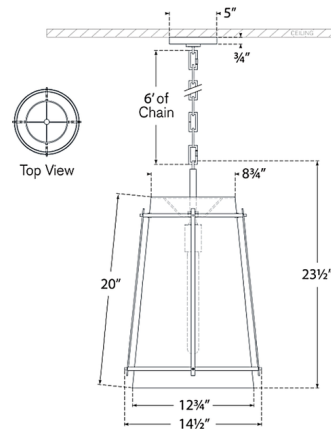

By Visual Comfort Signature

Description

The Callaway Pendant brings an industrial beauty to your interior space. The smooth metal cage, with exposed screw accents, surrounds a tapered linen shade with acrylic diffuser that casts warm shadows across your room.

Shown in hand-rubbed antique brass / linen

Specifications

COLOR	Linen
BODY FINISH	Hand-Rubbed Antique Brass
WATTAGE	15W
DIMMER	Standard 120V
DIMENSIONS	14.5"W x 23.5"H
BULB NOT INCLUDED	1 x A19/Medium (E26)/15W/120V LED