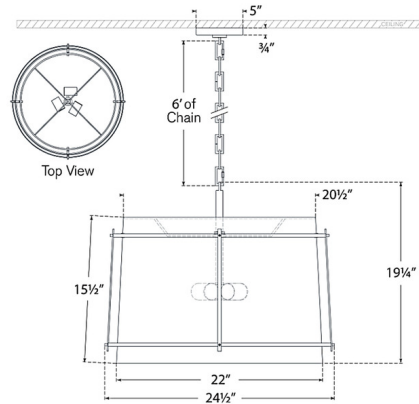

### Specifications

COLOR . . . . . Linen  
 BODY FINISH . . . . . Bronze  
 WATTAGE . . . . . 45W  
 DIMMER . . . . . Standard 120V  
 DIMENSIONS . . . . . 24.5"W x 19.25"H  
 BULB NOT INCLUDED . . . . . 3 x A19/Medium (E26)/15W/120V LED

### Technical Information

PRODUCT DIMENSIONS . . . . . Adjustable Chain Length: 72"

CLICK TO VIEW PRODUCT

Notes: