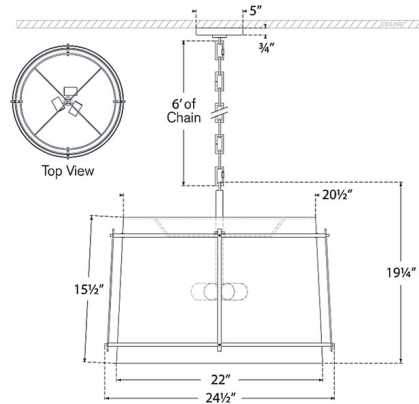

### Specifications

COLOR . . . . . Linen  
BODY FINISH . . . . . Bronze  
WATTAGE . . . . . 45W  
DIMMER . . . . . Standard 120V  
DIMENSIONS . . . . . 24.5"W x 19.25"H  
BULB NOT INCLUDED . . . . . 3 x A19/Medium (E26)/15W/120V LED

### Technical Information

PRODUCT DIMENSIONS . . . . . Adjustable Chain Length: 72"

Shown in bronze / linen

CLICK TO VIEW PRODUCT

Notes: