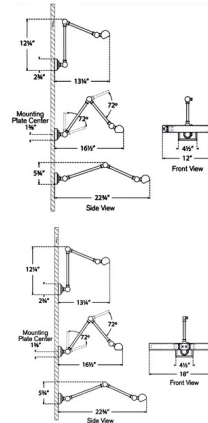

By Visual Comfort Signature

Description

The Cabinet Maker Double Plug-in / Hardwired Library Light adds a classic look to your space. The double arm can adjust to direct light where you need it. If used as a plug-in, On/Off switch is located on the cord, 18 inches from the backplate. Note: If hardwiring this piece, Fixture does not cover a standard US junction box and requires a 2 x 4 junction box.

Shown in antique nickel

Specifications

COLOR	N/A
BODY FINISH	Antique Nickel
WATTAGE	8W
DIMMER	Standard 120V
DIMENSIONS	12"W x 12.25"H x 22.75"D
BULB NOT INCLUDED	1 x T10/Medium (E26)/8W/120V LED

CLICK TO VIEW PRODUCT