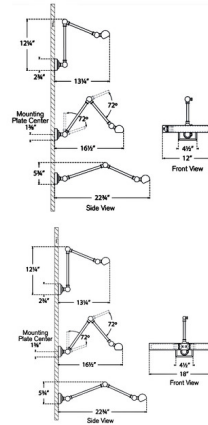

By Visual Comfort Signature

Description

The Cabinet Maker Double Plug-in / Hardwired Library Light adds a classic look to your space. The double arm can adjust to direct light where you need it. If used as a plug-in, On/Off switch is located on the cord, 18 inches from the backplate. Note: If hardwiring this piece, Fixture does not cover a standard US junction box and requires a 2 x 4 junction box.

Shown in bronze

Specifications

COLOR	N/A
BODY FINISH	Bronze
WATTAGE	8W
DIMMER	Standard 120V
DIMENSIONS	12"W x 12.25"H x 22.75"D
BULB NOT INCLUDED	1 x T10/Medium (E26)/8W/120V LED

CLICK TO VIEW PRODUCT

Notes: