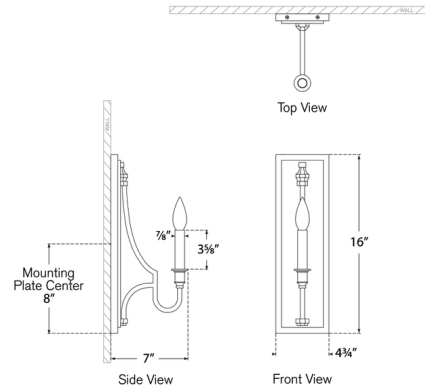

By Visual Comfort Signature

Description

The Mykonos Wall Sconce displays a hint of classical Greek design in its distinctively shaped arm, and pairs it with the sleek lines of a stepped rectangular backplate. Whether placed in a hallway, dining room, or living room, this sconce offers a sophisticated touch to accent your space.

Shown in polished nickel

Specifications

COLOR	N/A
BODY FINISH	Polished Nickel
WATTAGE	5.5W
DIMMER	Standard 120V
DIMENSIONS	4.75"W x 16"H x 7"D
BULB NOT INCLUDED	1 x CA11/Candelabra (E12)/5.5W/120V LED

CLICK TO VIEW PRODUCT