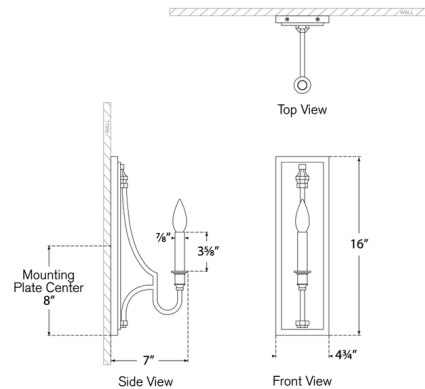

By Visual Comfort Signature

Description

The Mykonos Wall Sconce displays a hint of classical Greek design in its distinctively shaped arm, and pairs it with the sleek lines of a stepped rectangular backplate. Whether placed in a hallway, dining room, or living room, this sconce offers a sophisticated touch to accent your space.

Shown in polished nickel

Specifications

COLOR	N/A
BODY FINISH	Polished Nickel
WATTAGE	5.5W
DIMMER	Standard 120V
DIMENSIONS	4.75"W x 16"H x 7"D
BULB NOT INCLUDED	1 x CA11/Candelabra (E12)/5.5W/120V LED

CLICK TO VIEW PRODUCT