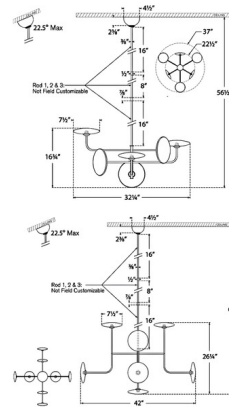

CLICK TO VIEW PRODUCT

Notes: