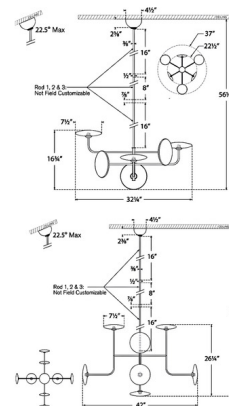

### Description

The Calvino Arched Chandelier brings an out of this world look to your interior space. The hand blown glass discs appear to float on the intersecting frame, casting a halo of warm light across your room. Sloped ceiling to 22.5 degrees. Note: Includes two 16 inch and one 8 inch rods that are not field cuttable. All rods do not need to be used. Note: Custom Overall Heights are available. For quotes, please contact our sales team.

### Specifications

COLOR . . . . . Clear  
 BODY FINISH . . . . . Aged Iron / Hand-Rubbed Antique Brass  
 WATTAGE . . . . . 108W  
 DIMMER . . . . . Standard 120V  
 DIMENSIONS . . . . . 32.25"W x 16.75"H  
 INTEGRATED LED MODULE . . . . . 6 x LED/18W/120V LED