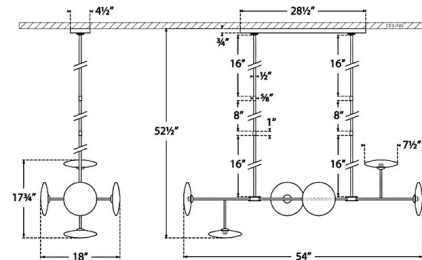

### Specifications

COLOR . . . . . Clear  
 BODY FINISH . . . . . Aged Iron / Hand-Rubbed Antique Brass  
 WATTAGE . . . . . 108W  
 DIMMER . . . . . Standard 120V  
 DIMENSIONS . . . . . 54"L x 18"W x 17.75"H  
 INTEGRATED LED MODULE . . . . . 6 x LED/18W/120V LED