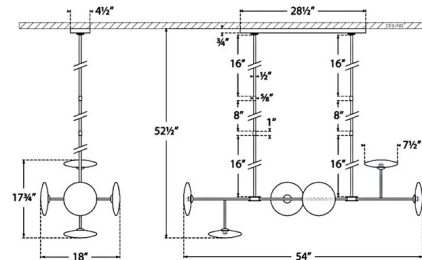

### Specifications

COLOR . . . . . Clear  
BODY FINISH . . . . . Aged Iron / Hand-Rubbed Antique Brass  
WATTAGE . . . . . 108W  
DIMMER . . . . . Standard 120V  
DIMENSIONS . . . . . 54"L x 18"W x 17.75"H  
INTEGRATED LED MODULE . . . . . 6 x LED/18W/120V LED