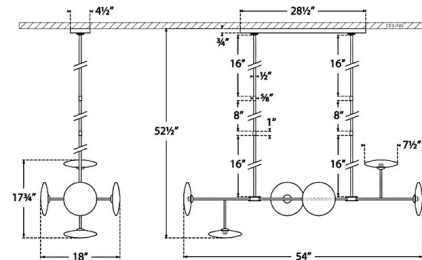

Lightology

lightology.com
866-954-4489
05-21-26

Project: _____

Company: _____

Location: _____ Fixture Type: _____

SPEC #: **VCG1242472**

Approved On: _____ Approved By: _____

Calvino Linear Chandelier

By Visual Comfort Signature

Description

The Calvino Linear Chandelier brings an out of this world look to your interior space. The hand blown glass discs appear to float on the intersecting frame, casting a halo of warm light across your room. Note: Custom Overall Heights are available. For quotes, please contact our sales team.

Specifications

COLOR . . . . . Clear
BODY FINISH . . . . . Aged Iron / Hand-Rubbed Antique Brass
WATTAGE 108W
DIMMER . . . . . Standard 120V
DIMENSIONS . . . . . 54"L x 18"W x 17.75"H
INTEGRATED LED MODULE . . . . . 6 x LED/18W/120V LED

Technical Information

LAMP COLOR 2700K
LUMENS/WATT 83.33
LUMINOUS FLUX . . . . . 1500 lumens

Notes:

CLICK TO VIEW PRODUCT