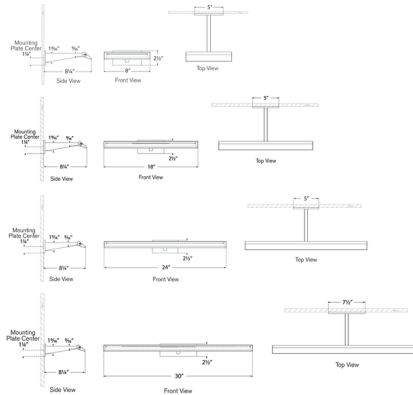

Shown in hand-rubbed antique brass