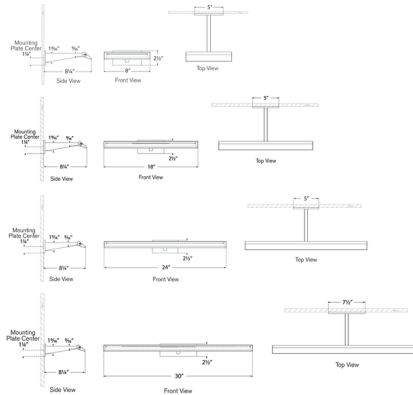

Lightology

lightology.com
866-954-4489
05-28-26

Project: _____

Company: _____

Location: _____ Fixture Type: _____

SPEC #: **VCG1242477**

Approved On: _____ Approved By: _____

Petrel Picture Light

By Visual Comfort Signature

Description

Inspired by wing structures, the Petrel Picture Light offers a modern aesthetic with its smooth, aerodynamic design. Engineered to cast an even glow, this light ensures that your wall art is properly showcased. Note: Fixture does not cover a standard US junction box and requires a 2 x 4 inch junction box.

Specifications

COLOR . . . . . N/A
BODY FINISH . . . . . Hand-Rubbed Antique Brass
WATTAGE 15W
DIMMER . . . . . Standard 120V
DIMENSIONS . . . . . 18"W x 2.5"H x 8.25"D
INTEGRATED LED MODULE . . . . . 1 x LED/15W/120V LED

Technical Information

LAMP COLOR 2700K
LUMENS/WATT 80.00
LUMINOUS FLUX . . . . . 1200 lumens

Shown in hand-rubbed antique brass

CLICK TO VIEW PRODUCT

Notes: