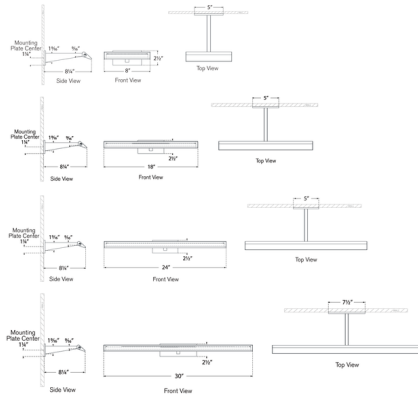

Lightology

lightology.com
866-954-4489
05-25-26

Project: _____

Company: _____

Location: _____ Fixture Type: _____

SPEC #: **VCG1242480**

Approved On: _____ Approved By: _____

Petrel Picture Light

By Visual Comfort Signature

Description

Inspired by wing structures, the Petrel Picture Light offers a modern aesthetic with its smooth, aerodynamic design. Engineered to cast an even glow, this light ensures that your wall art is properly showcased. Note: Fixture does not cover a standard US junction box and requires a 2 x 4 inch junction box.

Specifications

COLOR . . . . . N/A
BODY FINISH . . . . . Hand-Rubbed Antique Brass
WATTAGE 18W
DIMMER . . . . . Standard 120V
DIMENSIONS . . . . . 24"W x 2.5"H x 8.25"D
INTEGRATED LED MODULE . . . . . 1 x LED/18W/120V LED

Technical Information

LAMP COLOR 2700K
LUMENS/WATT 77.78
LUMINOUS FLUX . . . . . 1400 lumens

Shown in hand-rubbed antique brass

CLICK TO VIEW PRODUCT

Notes: