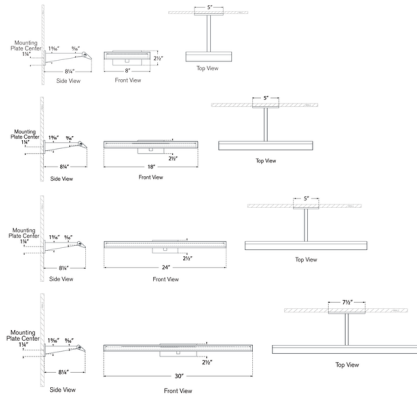

By Visual Comfort Signature

Description

Inspired by wing structures, the Petrel Picture Light offers a modern aesthetic with its smooth, aerodynamic design. Engineered to cast an even glow, this light ensures that your wall art is properly showcased. Note: Fixture does not cover a standard US junction box and requires a 2 x 4 inch junction box.

Specifications

COLOR N/A
 BODY FINISH Polished Nickel
 WATTAGE 18W
 DIMMER Standard 120V
 DIMENSIONS 24"W x 2.5"H x 8.25"D
 INTEGRATED LED MODULE 1 x LED/18W/120V LED

Technical Information

LAMP COLOR 2700K
 LUMENS/WATT 77.78
 LUMINOUS FLUX 1400 lumens

Shown in polished nickel

CLICK TO VIEW PRODUCT

Notes: