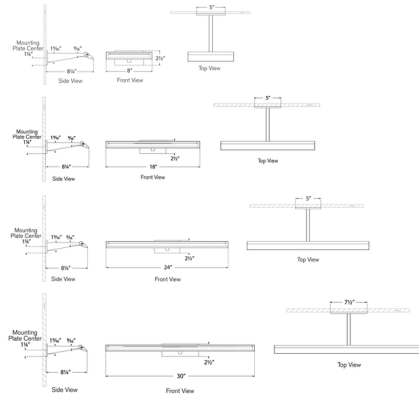

Lightology

lightology.com
866-954-4489
05-24-26

Project: _____

Company: _____

Location: _____ Fixture Type: _____

SPEC #: **VCG1242482**

Approved On: _____ Approved By: _____

Petrel Picture Light

By Visual Comfort Signature

Description

Inspired by wing structures, the Petrel Picture Light offers a modern aesthetic with its smooth, aerodynamic design. Engineered to cast an even glow, this light ensures that your wall art is properly showcased. Note: Fixture does not cover a standard US junction box and requires a 2 x 4 inch junction box.

Specifications

COLOR . . . . . N/A
BODY FINISH . . . . . Bronze
WATTAGE 20W
DIMMER . . . . . Standard 120V
DIMENSIONS . . . . . 30"W x 2.5"H x 8.25"D
INTEGRATED LED MODULE . . . . . 1 x LED/20W/120V LED

Technical Information

LAMP COLOR 2700K
LUMENS/WATT 80.00
LUMINOUS FLUX . . . . . 1600 lumens

Shown in bronze

CLICK TO VIEW PRODUCT

Notes: