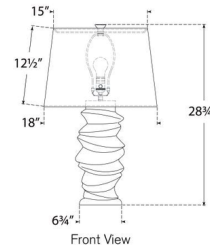

Shown in plaster white / linen

Specifications

COLOR Linen
BODY FINISH Plaster White
WATTAGE 15W
DIMMER Included
DIMENSIONS 18"W x 28.75"H
BULB NOT INCLUDED 1 x A19/Medium (E26)/15W/120V LED

CLICK TO VIEW PRODUCT