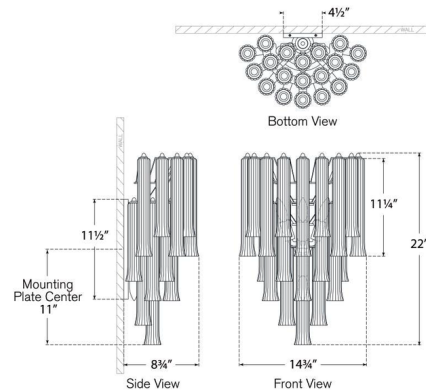

### Description

The Lorelei Wall Sconce showcases a cascade of elegant, fluted glass tubes. Reminiscent of art deco fringe, this fixture lends a decadent touch to any space, both small and grand rooms alike.

### Specifications

COLOR . . . . . Clear  
 BODY FINISH . . . . . Gild  
 WATTAGE . . . . . 22W  
 DIMMER . . . . . Standard 120V  
 DIMENSIONS . . . . . 14.75"W x 22"H x 8.75"D  
 BULB NOT INCLUDED . . . . . 4 x C11/Candelabra (E12)/5.5W/120V LED