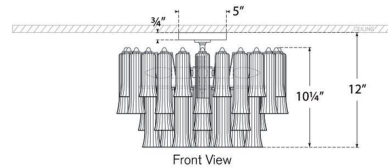

Description

The Semi Flush Ceiling Light showcases a cascade of elegant, fluted glass tubes. Reminiscent of art deco fringe, this fixture lends a decadent touch to any space, both small and grand rooms alike.

Shown in gild / clear

Specifications

COLOR	Clear
BODY FINISH	Gild
WATTAGE	22W
DIMMER	Standard 120V
DIMENSIONS	18"W x 12"H
BULB NOT INCLUDED	4 x C11/Candelabra (E12)/5.5W/120V LED

CLICK TO VIEW PRODUCT

Notes: