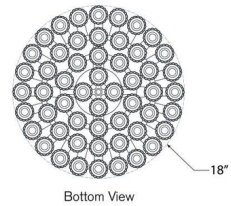

Description

The Semi Flush Ceiling Light showcases a cascade of elegant, fluted glass tubes. Reminiscent of art deco fringe, this fixture lends a decadent touch to any space, both small and grand rooms alike.

Shown in gild / clear

Specifications

COLOR	Clear
BODY FINISH	Gild
WATTAGE	22W
DIMMER	Standard 120V
DIMENSIONS	18"W x 12"H
BULB NOT INCLUDED	4 x C11/Candelabra (E12)/5.5W/120V LED

CLICK TO VIEW PRODUCT

Notes: