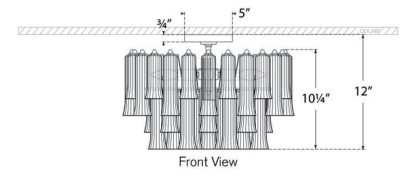

Shown in polished nickel / clear