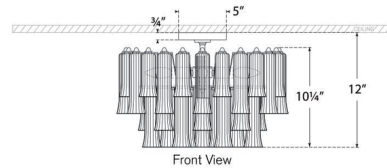

By Visual Comfort Signature

Description

The Semi Flush Ceiling Light showcases a cascade of elegant, fluted glass tubes. Reminiscent of art deco fringe, this fixture lends a decadent touch to any space, both small and grand rooms alike.

Specifications

COLOR Clear
BODY FINISH Polished Nickel
WATTAGE 22W
DIMMER Standard 120V
DIMENSIONS 18"W x 12"H
BULB NOT INCLUDED 4 x C11/Candelabra (E12)/5.5W/120V LED

Notes:

Shown in polished nickel / clear