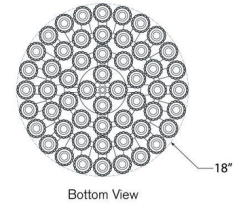

Lightology

lightology.com
866-954-4489
07-07-26

Project: _____

Company: _____

Location: _____ Fixture Type: _____

SPEC #: **VCG1242494**

Approved On: _____ Approved By: _____

Lorelei Semi Flush Ceiling Light By Visual Comfort Signature

Description

The Semi Flush Ceiling Light showcases a cascade of elegant, fluted glass tubes. Reminiscent of art deco fringe, this fixture lends a decadent touch to any space, both small and grand rooms alike.

Specifications

COLOR . . . . . Clear
BODY FINISH . . . . . Polished Nickel
WATTAGE 22W
DIMMER . . . . . Standard 120V
DIMENSIONS . . . . . 18"W x 12"H
BULB NOT INCLUDED . . . . . 4 x C11/Candelabra (E12)/5.5W/120V LED

Notes:

Shown in polished nickel / clear

CLICK TO VIEW PRODUCT