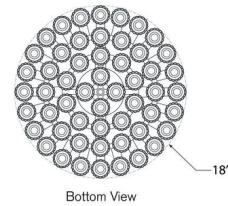

By Visual Comfort Signature

Description

The Semi Flush Ceiling Light showcases a cascade of elegant, fluted glass tubes. Reminiscent of art deco fringe, this fixture lends a decadent touch to any space, both small and grand rooms alike.

Specifications

COLOR Clear
BODY FINISH Polished Nickel
WATTAGE 22W
DIMMER Standard 120V
DIMENSIONS 18"W x 12"H
BULB NOT INCLUDED 4 x C11/Candelabra (E12)/5.5W/120V LED

Notes:

Shown in polished nickel / clear