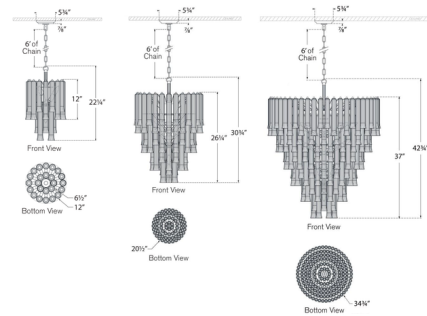

By Visual Comfort Signature

Description

The Lorelei Waterfall Chandelier is a stunning multi-tiered arrangement of elegant, fluted glass tubes. The tubes create a sense of movement with their texture and flared ends, evoking the glamour of art deco fringe. This piece adds a luxurious flourish to any space from intimate rooms to grand entryways. Note: The 34.75 diameter chandelier requires additional ceiling support due to its weight.

Shown in polished nickel / clear

Specifications

COLOR Clear
 BODY FINISH Polished Nickel
 WATTAGE 49.5W
 DIMMER Standard 120V
 DIMENSIONS 20.5"W x 30.75"H
 BULB NOT INCLUDED 9 x C11/Candelabra (E12)/5.5W/120V LED