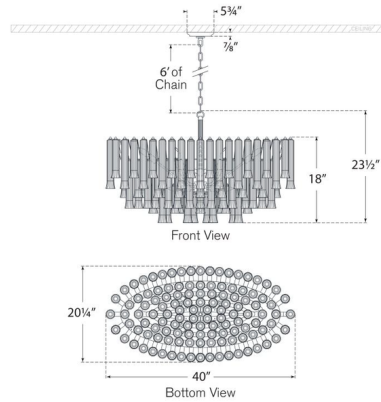

Description

The Lorelei Oval Chandelier is a stunning multi-tiered arrangement of elegant, fluted glass tubes. The tubes create a sense of movement with their texture and flared ends, reminiscent of the glamour of art deco fringe. This chandelier introduces opulent flair to your space, whether placed in a grand entryway, living room, or dining room. Note: Due to the weight of this fixture, additional ceiling support is required.

Specifications

COLOR Clear
 BODY FINISH Polished Nickel
 WATTAGE 44W
 DIMMER Standard 120V
 DIMENSIONS 40"L x 20.25"W x 23.5"H
 BULB NOT INCLUDED 8 x C11/Candelabra (E12)/5.5W/120V LED

Notes:

Shown in polished nickel / clear