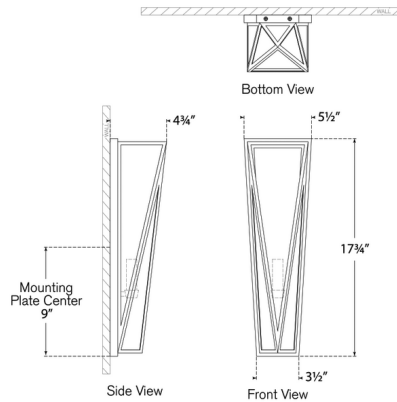

### Description

The Lorino Wall Sconce is an ode to geometry, designed to resemble the faceted forms of gems. Its metal frame is fitted with clear or white glass panels which offer different lighting effects. This simple yet eye-catching wall light can be used in entryways, kitchens, or as a coordinated pair in bathrooms. Notes: Fixture does not cover a standard US junction box and requires a 2 x 4 inch junction box. Clear glass is only available with the Hand-Rubbed Antique Brass finish.

### Specifications

COLOR	White
BODY FINISH	Bronze
WATTAGE	6.5W
DIMMER	Standard 120V
DIMENSIONS	5.5"W x 17.75"H x 4.75"D
BULB NOT INCLUDED	1 x B11/Candelabra (E12)/6.5W/120V LED

CLICK TO VIEW PRODUCT

Notes: