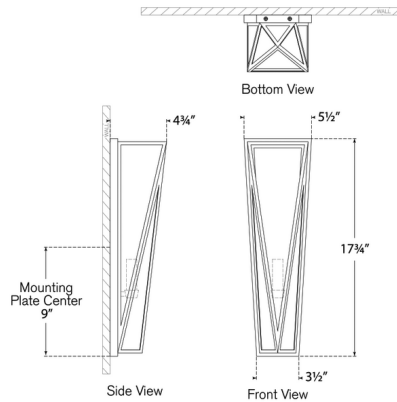

Shown in bronze / white

Specifications

COLOR	White
BODY FINISH	Bronze
WATTAGE	6.5W
DIMMER	Standard 120V
DIMENSIONS	5.5"W x 17.75"H x 4.75"D
BULB NOT INCLUDED	1 x B11/Candelabra (E12)/6.5W/120V LED

CLICK TO VIEW PRODUCT

Notes: