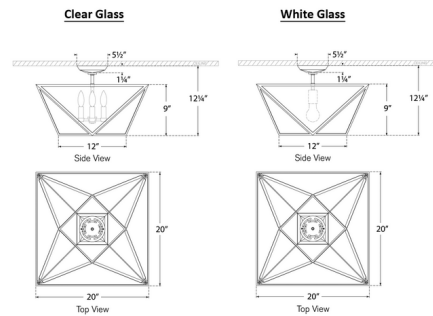

Specifications

COLOR	White
BODY FINISH	Polished Nickel
WATTAGE	15W
DIMMER	Standard 120V
DIMENSIONS	20"W x 12.25"H x 20"D
BULB NOT INCLUDED	1 x A19/Medium (E26)/15W/120V LED

CLICK TO VIEW PRODUCT

Notes: