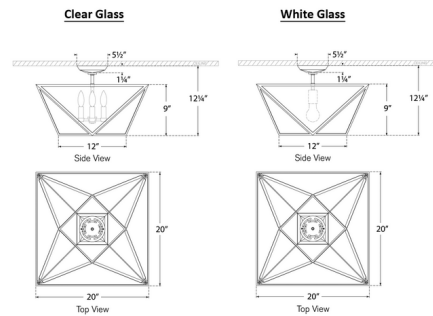

### Description

An ode to geometry, the Lorino Semi Flush Ceiling Light is inspired by the faceted forms of gems. Its metal frame is fitted with clear or white glass panels which offer different lighting effects. This simple yet eye-catching fixture can be used in a range of settings from entryways and hallways to kitchens and bathrooms. Note: Clear glass is only available with the Hand-Rubbed Antique Brass finish.

### Specifications

COLOR	White
BODY FINISH	Polished Nickel
WATTAGE	15W
DIMMER	Standard 120V
DIMENSIONS	20"W x 12.25"H x 20"D
BULB NOT INCLUDED	1 x A19/Medium (E26)/15W/120V LED

CLICK TO VIEW PRODUCT

Notes: