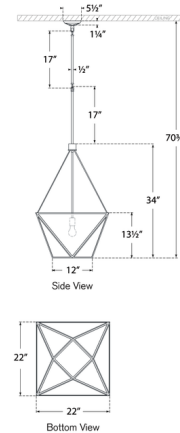

By Visual Comfort Signature

Description

The Lorino Pendant resembles a large faceted gem with its geometric metal frame fitted with glass panels. Choose white glass for a soft diffused light or clear for a bright light and a view of the candlestick cluster. Use this pendant to introduce a striking element of modern design into an entryway, living room, kitchen, or dining area. Note: Custom overall heights are available. For quotes, please contact our sales team.

Shown in hand-rubbed antique brass / white

Specifications

COLOR	White
BODY FINISH	Hand-Rubbed Antique Brass
WATTAGE	15W
DIMMER	Standard 120V
DIMENSIONS	22"W x 34"H x 22"D
BULB NOT INCLUDED	1 x A19/Medium (E26)/15W/120V LED