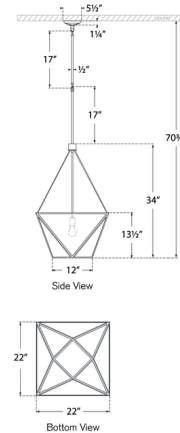

Description

The Lorino Pendant resembles a large faceted gem with its geometric metal frame fitted with glass panels. Choose white glass for a soft diffused light or clear for a bright light and a view of the candlestick cluster. Use this pendant to introduce a striking element of modern design into an entryway, living room, kitchen, or dining area. Note: Custom overall heights are available. For quotes, please contact our sales team.

Shown in hand-rubbed antique brass / white

Specifications

COLOR	White
BODY FINISH	Hand-Rubbed Antique Brass
WATTAGE	15W
DIMMER	Standard 120V
DIMENSIONS	22"W x 34"H x 22"D
BULB NOT INCLUDED	1 x A19/Medium (E26)/15W/120V LED