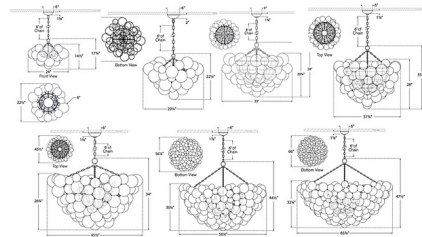

CLICK TO VIEW PRODUCT

Notes: