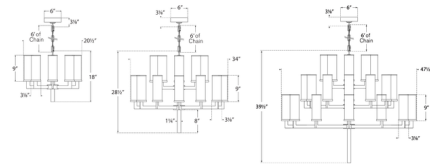

Shown in antique-burnished brass

Specifications

COLOR	N/A
BODY FINISH	Antique-Burnished Brass
WATTAGE	1280W
DIMMER	Standard 120V
DIMENSIONS	47.5"W x 39.5"H
BULB NOT INCLUDED	32 x T6/Candelabra (E12)/40W/120V Incandescent
OTHER BULB OPTIONS	32 x C11/Candelabra (E12)/120V LED 32 x Edison Tube/Candelabra (E12)/120V LED