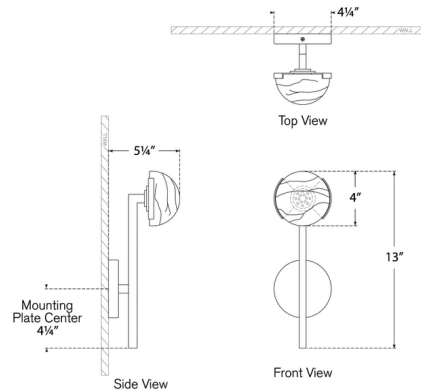

CLICK TO VIEW PRODUCT

Notes: