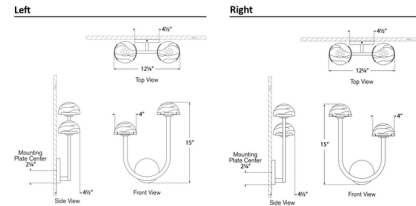

Specifications

COLOR	Alabaster
BODY FINISH	Bronze
WATTAGE	12W
DIMMER	Standard 120V
DIMENSIONS	12.25"W x 15"H x 4.5"D
INTEGRATED LED MODULE	2 x LED/6W/120V LED

Technical Information

LAMP COLOR	2700K
LUMENS/WATT	166.67
LUMINOUS FLUX	1000 lumens

CLICK TO VIEW PRODUCT

Notes: