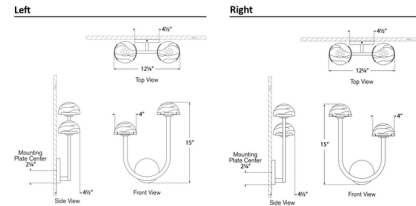

By Visual Comfort Signature

Description

The Pedra Asymmetrical Wall Sconce showcases two hand-carved alabaster dome shades supported on a curved metal arm and round backplate. Light shines through the alabaster to provide soft ambient lighting while accentuating the natural veining and color variations in the stone. TRIAC dimmable. Note: Alabaster is a natural stone and variations in color and texture make each piece unique.

Shown in bronze / alabaster

Specifications

COLOR	Alabaster
BODY FINISH	Bronze
WATTAGE	12W
DIMMER	Standard 120V
DIMENSIONS	12.25"W x 15"H x 4.5"D
INTEGRATED LED MODULE	2 x LED/6W/120V LED

Technical Information